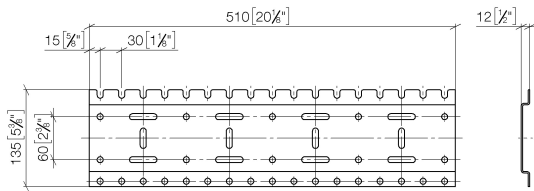

xGRID Installation track 510 mm -

12 310 970 90

- width 510mm
- height 135 mm
- depth 12 mm
- retaining screws and plugs

More information about the xGRID installation track can be found in the planning appendix to the SYMETRICS brochure.

xGRID Installation track 510 mm -

12 310 970 90

mm [inches]

xGRID Installation track 510 mm -

12 310 970 90

Spare parts list

No.	Item Number	Name	Quantity used	Delivery time
1	04 30 31 024 01 90	fixing set	4	2